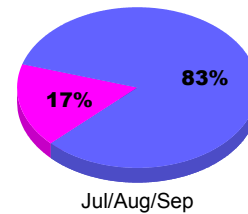

Gender Comparison 2011-2012