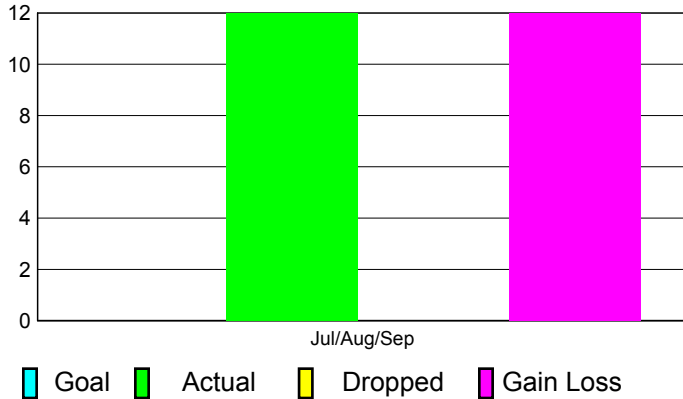

## CLUBS

Club Results  
2011-2012

Clubs  
2010-2011

Month	New Club Goal	Actual New Clubs	Actual Dropped Clubs	Gain/Loss of Clubs	Gain/Loss of Clubs
Jul/Aug/Sep		12	0	12	13
<b>Totals</b>		<b>12</b>	<b>0</b>	<b>12</b>	<b>13</b>

### Club Results 2011-2012

Goal, New, Dropped, Gain/Loss

### Comparison of Club Gain/Loss

Current Year Compared to the Previous Year