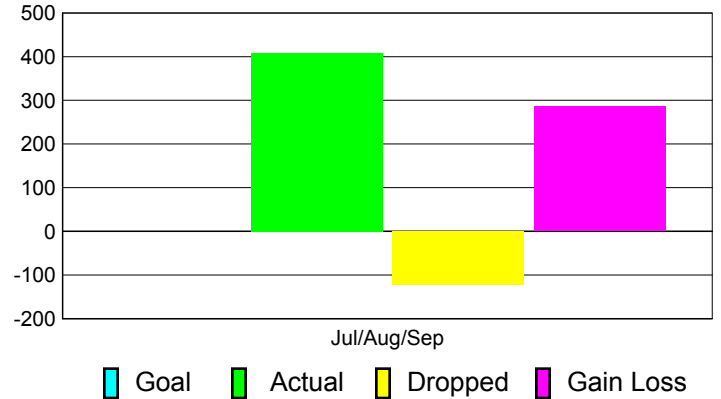

### YTD Status Quo Clubs 2011-2012

Status Quo Clubs Compared to Status Quo Members

## MEMBERSHIP

Membership Results  
2011-2012

Membership  
2010-2011

Month	Net Memb Goal	Actual New Memb	Actual Dropped Memb	Gain/Loss of Memb	Gain/Loss of Memb
Jul/Aug/Sep		409	-123	286	292
<b>Totals</b>		<b>409</b>	<b>-123</b>	<b>286</b>	<b>292</b>

### Membership Results 2011-2012

Goal, New, Dropped, Gain/Loss

### Comparison of Membership Gain/Loss

Current Year Compared to the Previous Year